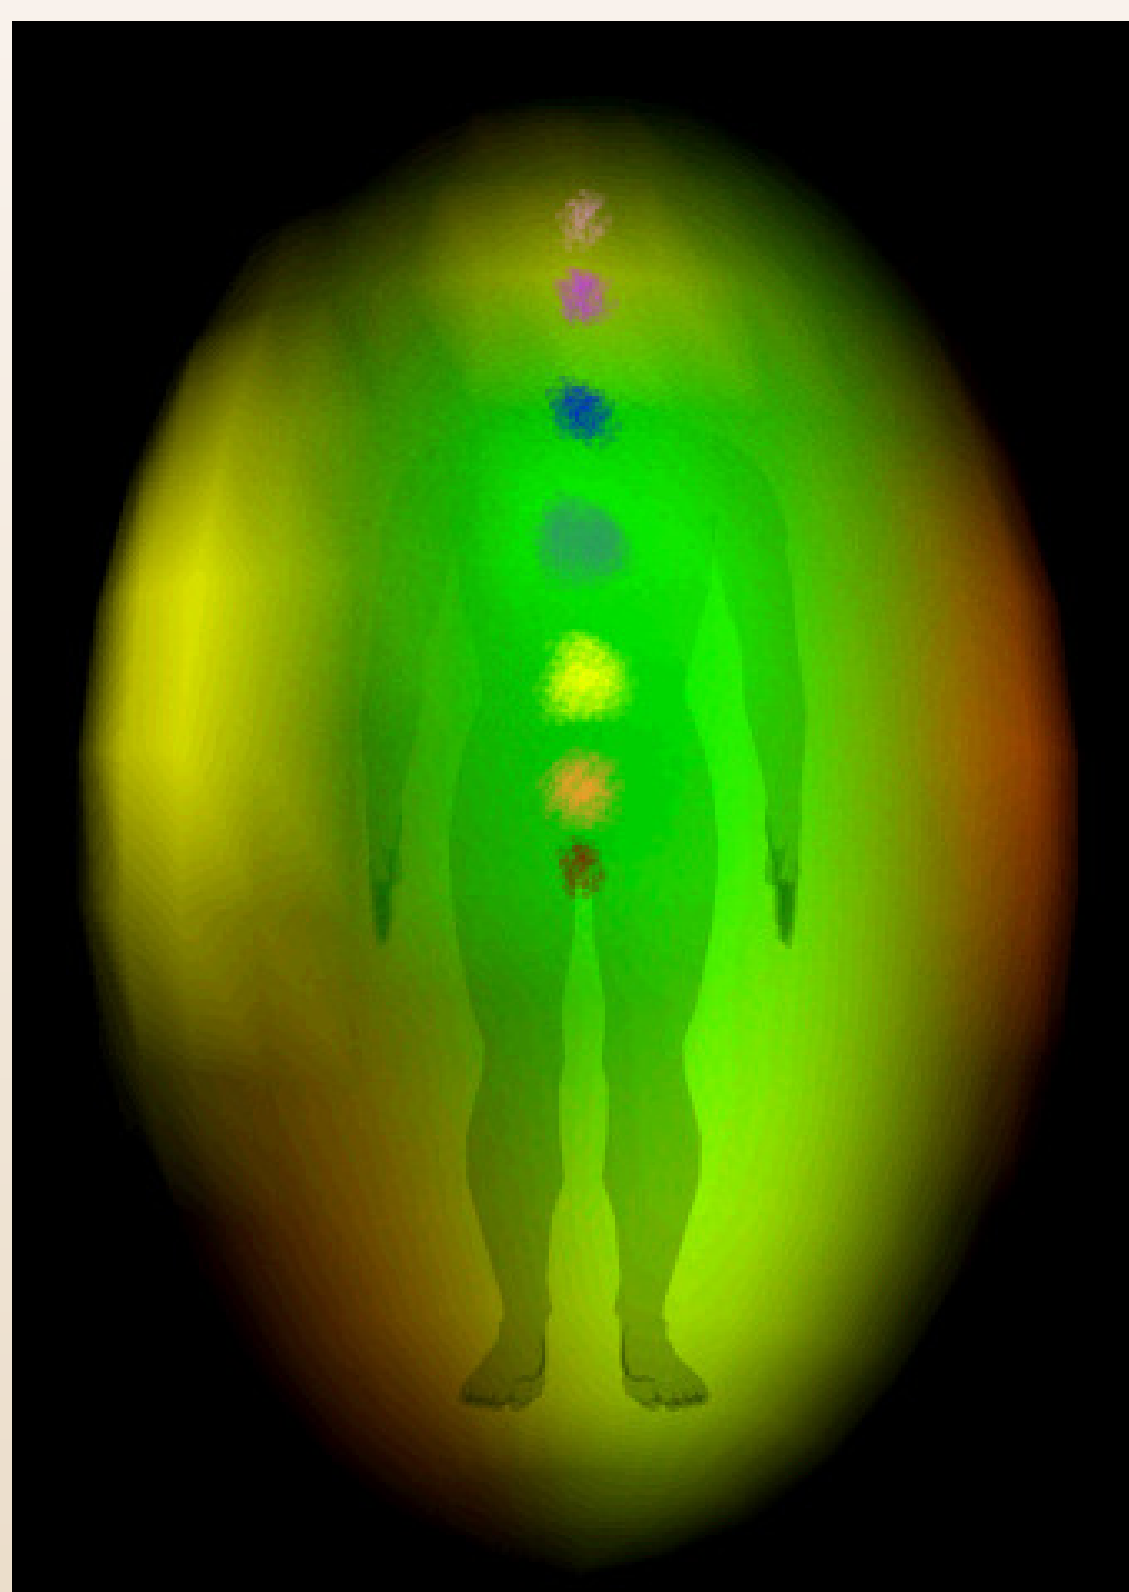

Biomorphic Geometry™ (BMG)
“Happy, Healthy, Healed” T-Shirt

Enjoy a lively conversation starter, with a unique and powerful healing accessory!
 The shirt’s unique “Happy, Healthy, Healed” BMG design will transmit its energy to you, as well as anyone up to 10 feet in front of, or behind you.

FRONT VIEW

BACK VIEW

BEFORE wearing the BMG “Happy, Healthy, Healed” T-Shirt:

The aura and chakras indicate communicative, social and creative, yet show stress, low energy and dominant masculine energies (overly active and cerebral).

NOTE: Aura and chakra photos are of an independent volunteer at a wellness expo.

JUST 9 MINUTES AFTER putting on the BMG “Happy, Healthy, Healed” T-Shirt:

The aura and chakras indicate spiritual, enlightened, energy sensitive and transcendent. White indicates perfect harmony and balance, lavender shows strong intuition and a deep connection with the Divine.